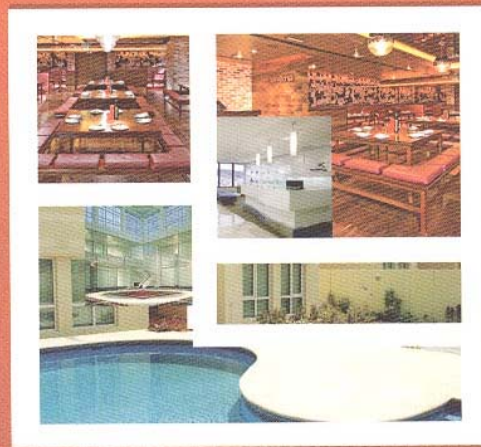

Who we are | What we do ■ ■ ■ ■

Hi Style Interiors & Exteriors LLC is a member of the Hi-Tech Group Of Companies (Dubai). As the name suggests, "Make a style statement. That transcends all barriers and allows you to follow your dreams". Since its inception Hi Style Interiors & Exteriors LLC has come a long way in providing comprehensive packages including Designing, interior fit-outs, turn key projects and in construction. Priding themselves on a reputation for producing future-focused environments that exceed their clients' expectations.

The Company Director employs dynamic and experienced professionals working in a team-based environment. The professionalism and dedication of the company management and staff have been the key ingredient in the success of the company.